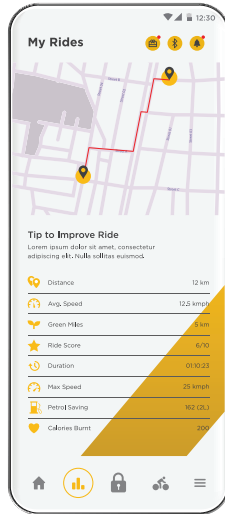

# Motovolt App

A one-stop smart solution that elevates your riding experience.

Download and activate the Motovolt App on your smartphone and sync it with your e-cycle.

Available on

\*Features may change in future

## Safety

Find My E-bike  
Vehicle Theft  
Lock My E-bike  
Geo Fence

## Ride Info

Speedometer  
Time Elapsed  
Avg. Speed  
Max Speed  
Power Mode  
My Rides  
Ride Planner