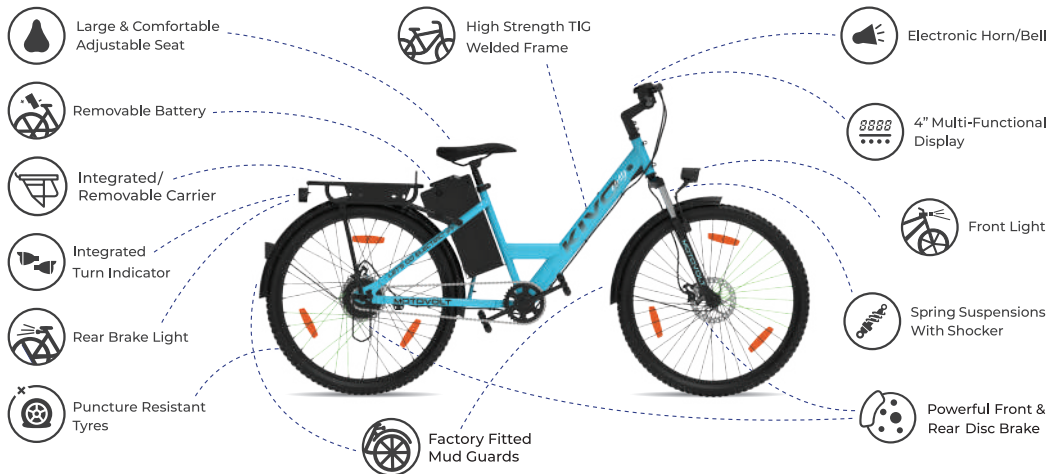

KIVO EASY – unique features

*Accessories compatible