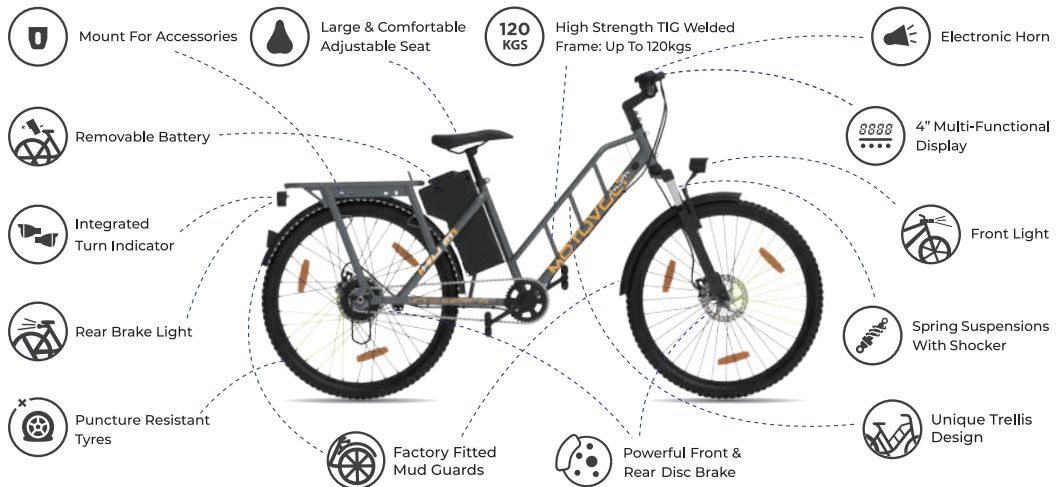

HUM – unique features

*Accessories compatible