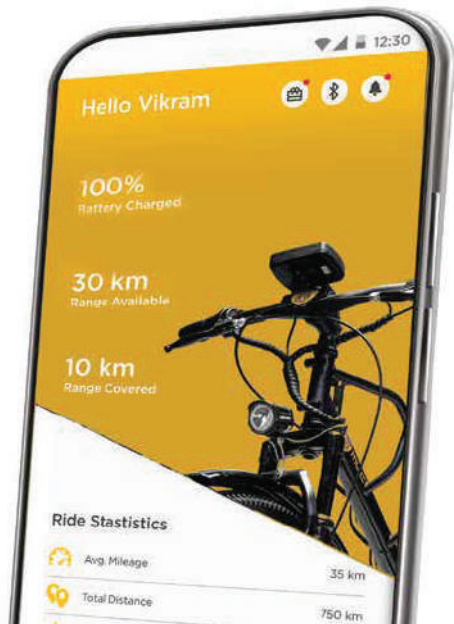

# Motovolt App

A one-stop smart solution that elevates your riding experience.

Download and activate the Motovolt App on your smartphone and sync it with your e-cycle.

Available on

\*Features may change in future